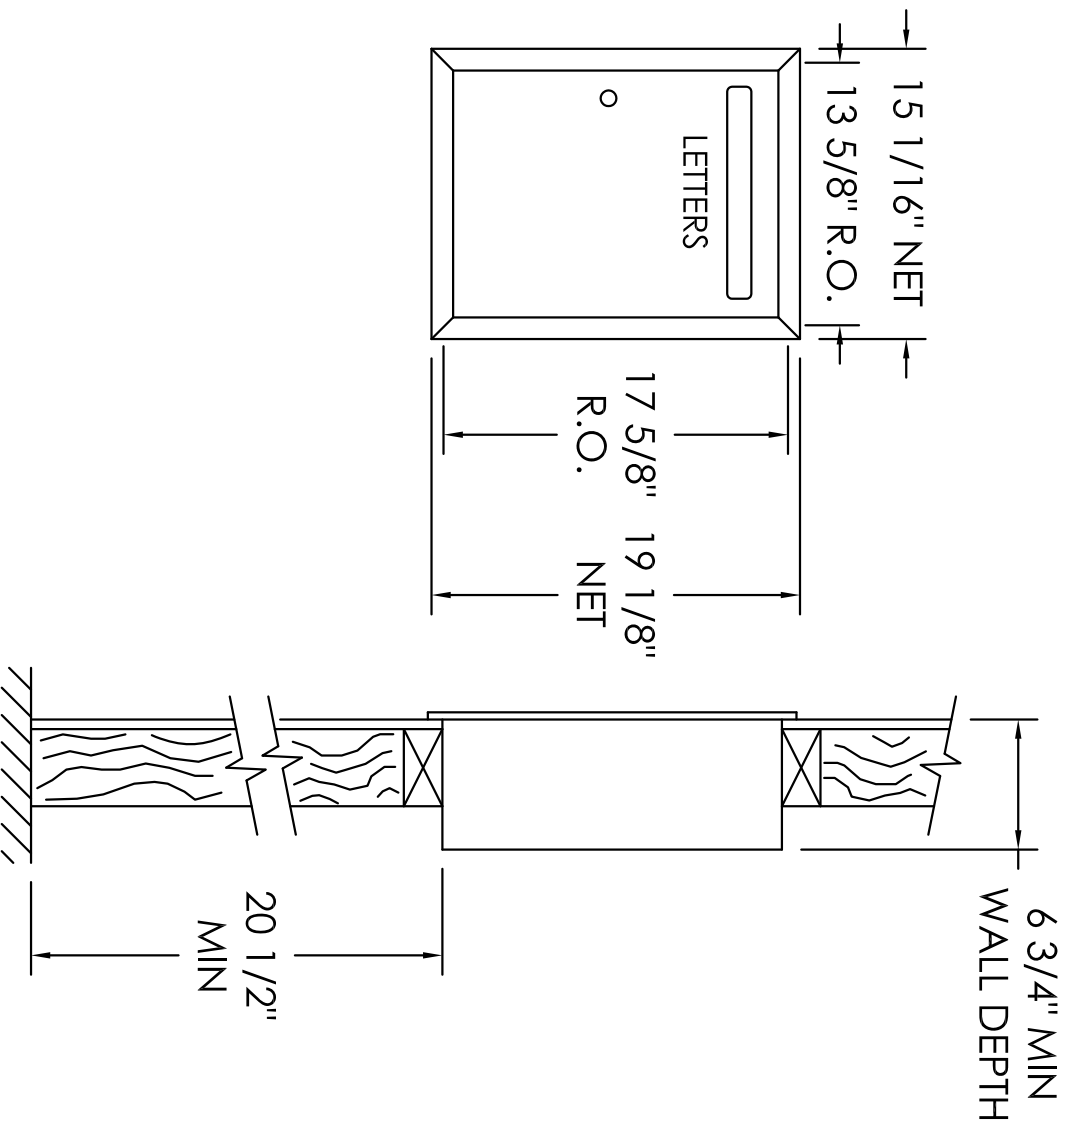

120R COLLECTION BOX FRONT LOAD RECESS MOUNT

- Notes:
1. COLLECTION BOX PREPARED FOR USPS LOCK - STANDARD. OPTIONAL PRIVATE LOCK AVAILABLE.
 2. ENGRAVED AS SPECIFIED.
 3. ANODIZED ALUMINUM STANDARD FINISH. OPTIONAL POWDER COAT FINISH AVAILABLE IN 10 COLORS.

PRODUCT SERIES:		120R COLLECTION BOX	
FRONT LOAD RECESS MOUNT		FRONT LOAD RECESS MOUNT	
MODEL	120R	REV	C
SCALE	1:1.3	LAST REV DATE	9/5/2012
DRAWING NUMBER	120RCS	DRAWN BY	RAK

AF FLORENCE
manufacturing company
 5935 Corporate Drive • Manhattan, KS 66503
 www.florencemailboxes.com • (800) 275-1747
 A GIBRALTAR INDUSTRIES COMPANY