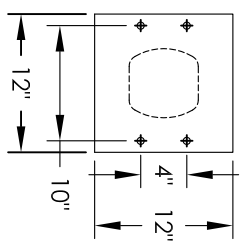

# Versatile™ 4C Pedestal Mount Mailbox, 4C08S-2P-P

PEDESTAL DETAIL

## COMPARTMENT CHART

DESCRIPTION	COMPARTMENT	COMPARTMENT SIZE	QTY.
PARCEL	PL3	10" H x 12" W x 15" D	1
PARCEL	PL5	17" H x 12" W x 15" D	1

PRODUCT SERIES: VERSATILE™ 4C PEDESTAL MOUNT MAILBOX

- NOTES:
1. 4C pedestal units are for private applications only / not USPS Approved.
  2. May be installed outside or inside - see foundation specification details within the 4C Installation Manual.