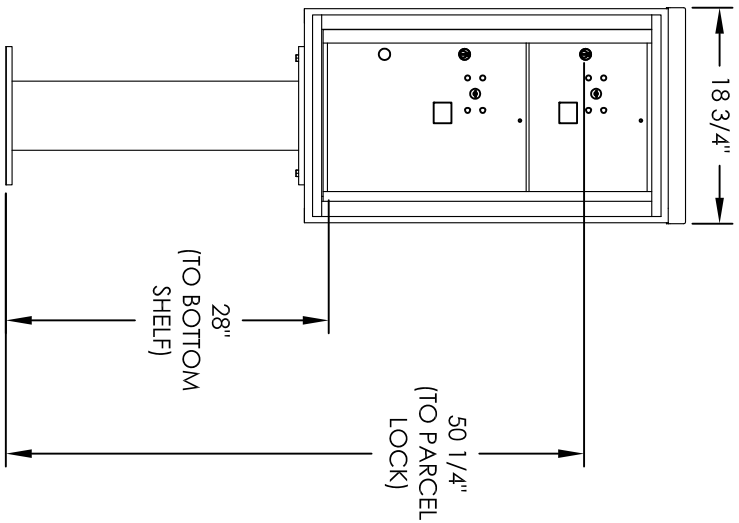

# Versatile™ 4C Pedestal Mount Mailbox, 4C08S-2P-P

PEDESTAL DETAIL

## COMPARTMENT CHART

DESCRIPTION	COMPARTMENT	COMPARTMENT SIZE	QTY.
PARCEL	PL3	10" H x 12" W x 15" D	1
PARCEL	PL5	17" H x 12" W x 15" D	1

PRODUCT SERIES: VERSATILE™ 4C PEDESTAL MOUNT MAILBOX

- NOTES:
1. 4C pedestal units are for private applications only / not USPS Approved.
  2. May be installed outside or inside - see foundation specification details within the 4C Installation Manual.