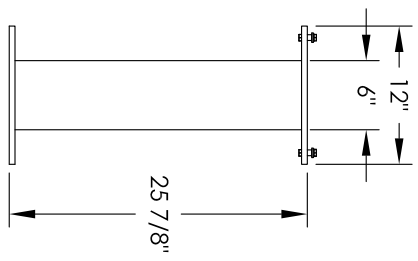

# Versatile™ 4C Pedestal Mount Mailbox, 4C08S-2P-P

PEDESTAL DETAIL

## COMPARTMENT CHART

DESCRIPTION	COMPARTMENT	COMPARTMENT SIZE	QTY.
PARCEL	PL3	10" H x 12" W x 15" D	1
PARCEL	PL5	17" H x 12" W x 15" D	1

PRODUCT SERIES: VERSATILE™ 4C PEDESTAL MOUNT MAILBOX

- NOTES:
1. 4C pedestal units are for private applications only / not USPS Approved.
  2. May be installed outside or inside - see foundation specification details within the 4C Installation Manual.