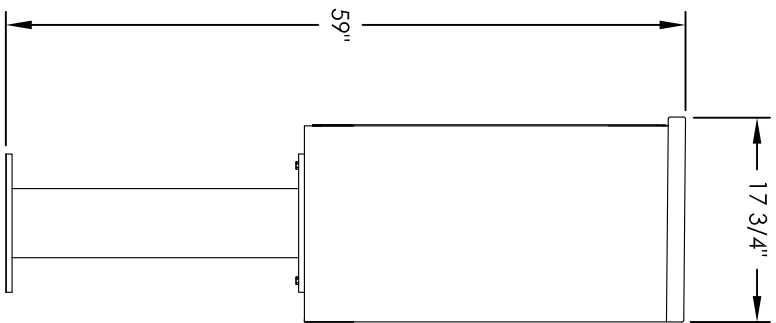

# Versatile™ 4C Pedestal Mount Mailbox, 4C08S-2P-P

PEDESTAL DETAIL

## COMPARTMENT CHART

DESCRIPTION	COMPARTMENT	COMPARTMENT SIZE	QTY.
PARCEL	PL3	10" H x 12" W x 15" D	1
PARCEL	PL5	17" H x 12" W x 15" D	1

PRODUCT SERIES: VERSATILE™ 4C PEDESTAL MOUNT MAILBOX

- NOTES:
1. 4C pedestal units are for private applications only / not USPS Approved.
  2. May be installed outside or inside - see foundation specification details within the 4C Installation Manual.