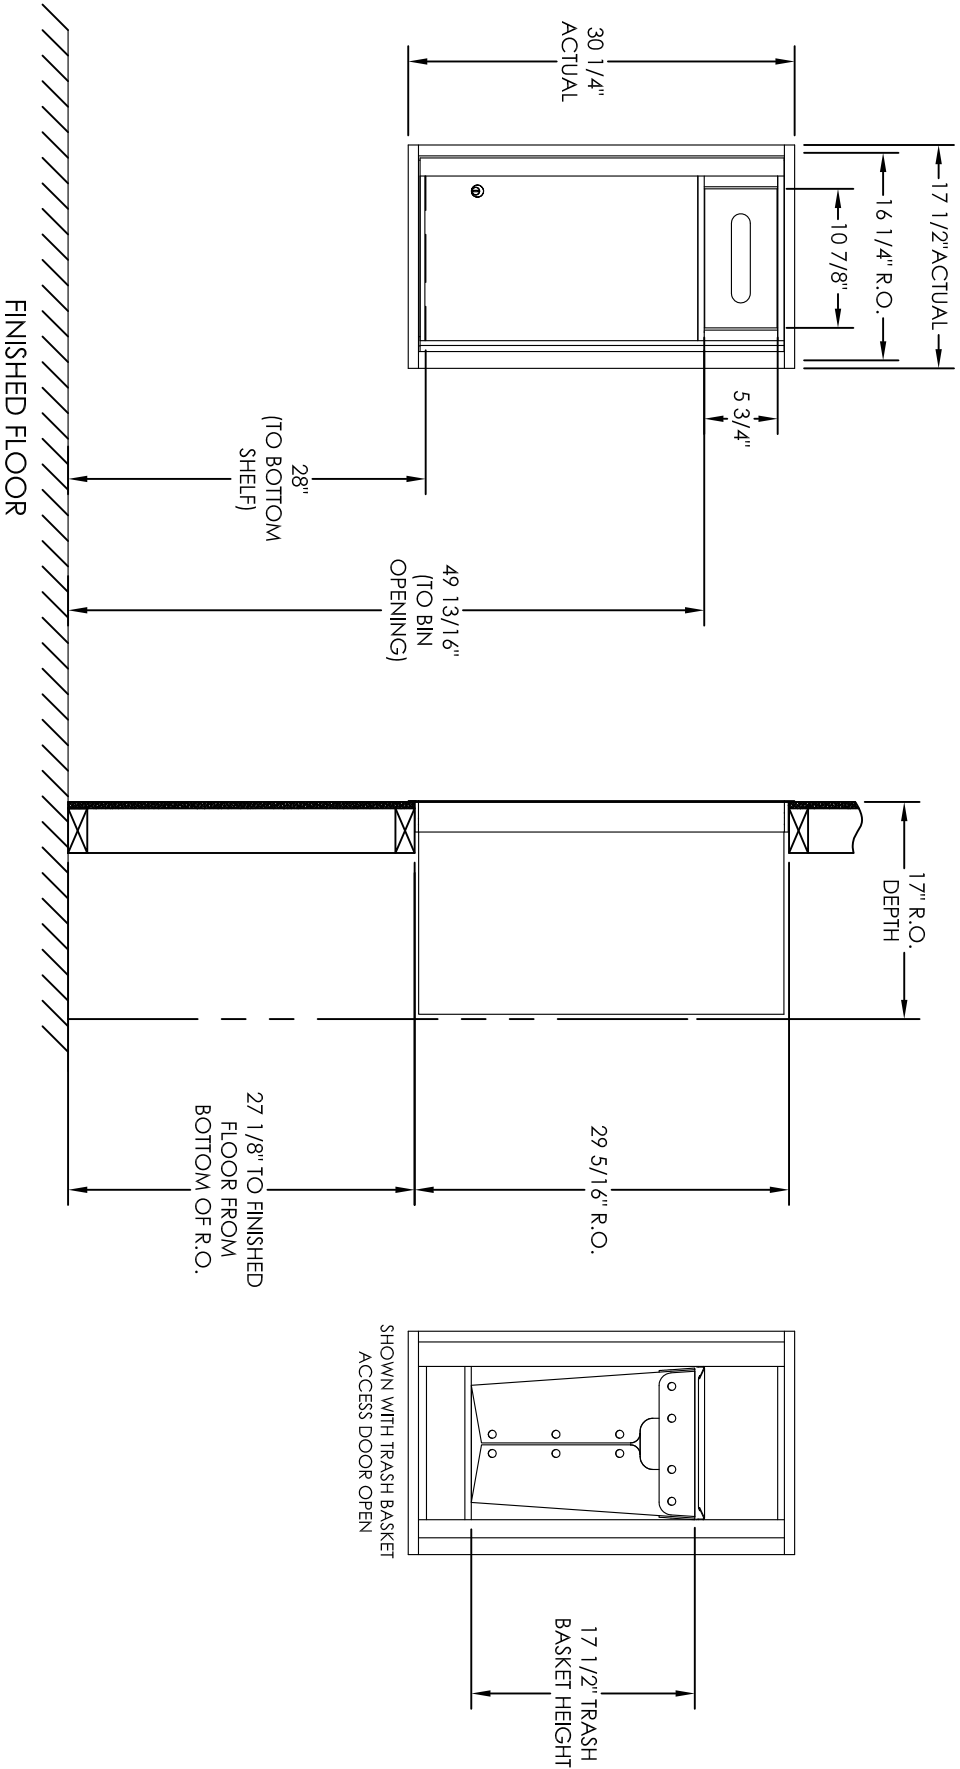

# Versatile™ 4C Trash/Recycling Bin, 4C08S-BIN

- Notes:
1. 4C Trash / Recycling Bins are for private applications only / not USFS Approved.
  2. Module may be recessed, surface, or pedestal mounted and coordinates with Florence versatile™ 4C mailbox modules, see installation manual for details.
  3. Includes (1) trash/recycling compartment, (1) 10-gallon trash basket made of recycled plastic and customized to compartment (Note: trash bag furnished by others).

MODEL	REV	SCALE	DRAWING NUMBER	LAST REV DATE	DRAWN BY
4C08S-BIN	E	NONE	4C08S-BINCS	6/17/14	AFD