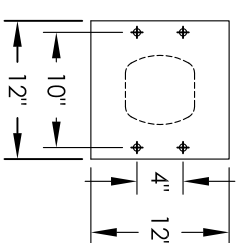

# Versatile™ 4C Pedestal Mount Mailbox, 4C11D-15-P

PEDESTAL DETAIL

## COMPARTMENT CHART

DESCRIPTION	COMPARTMENT	COMPARTMENT SIZE	QTY.
MAILBOX	MB1	15"H x 12"W x 15"D	15
OUTGOING MAIL	OM2	6-1/2"H x 12"W x 15"D	1
PARCEL	PL5	17"H x 12"W x 15"D	1

PRODUCT SERIES: VERSATILE™ 4C PEDESTAL MOUNT MAILBOX