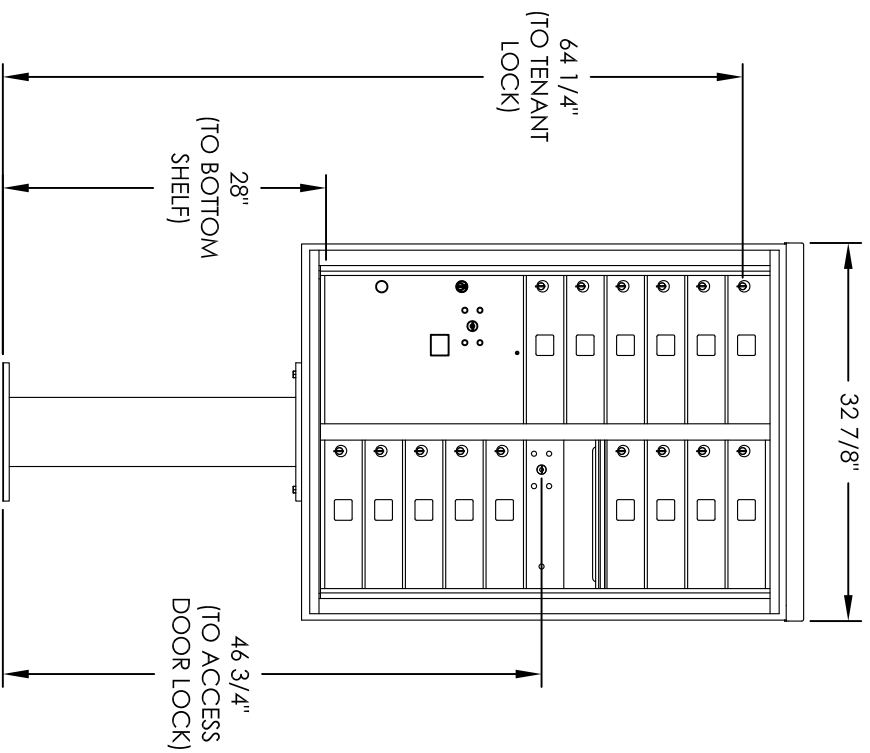

# Versatile™ 4C Pedestal Mount Mailbox, 4C11D-15-P

PEDESTAL DETAIL

## COMPARTMENT CHART

DESCRIPTION	COMPARTMENT	COMPARTMENT SIZE	QTY.
MAILBOX	MB1	15"H x 12"W x 15"D	15
OUTGOING MAIL	OM2	6-1/2"H x 12"W x 15"D	1
PARCEL	PL5	17"H x 12"W x 15"D	1

PRODUCT SERIES: VERSATILE™ 4C PEDESTAL MOUNT MAILBOX

MODEL	4C11D-15-P	REV	B
SCALE	NONE	LAST REV DATE	5/3/2014
DRAWING NUMBER	4C11D-15-PCS	DRAWN BY	SDH