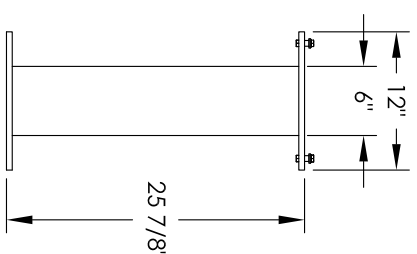

# Versatile™ 4C Pedestal Mount Mailbox, 4C11D-15-P

PEDESTAL DETAIL

## COMPARTMENT CHART

DESCRIPTION	COMPARTMENT	COMPARTMENT SIZE	QTY.
MAILBOX	MB1	15"H x 12"W x 15"D	15
OUTGOING MAIL	OM2	6-1/2"H x 12"W x 15"D	1
PARCEL	PL5	17"H x 12"W x 15"D	1

PRODUCT SERIES: VERSATILE™ 4C PEDESTAL MOUNT MAILBOX