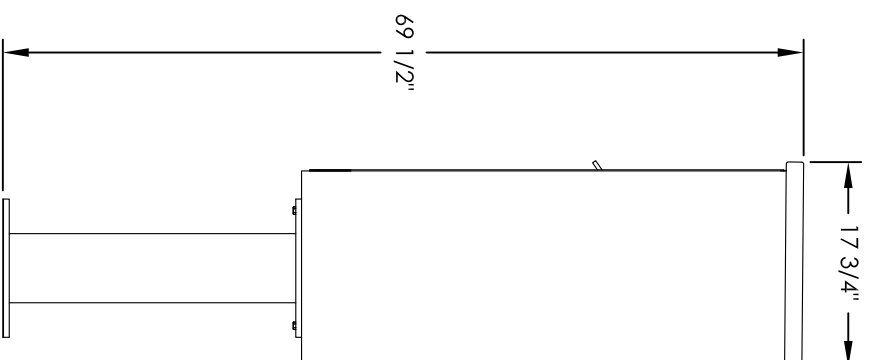

# Versatile™ 4C Pedestal Mount Mailbox, 4C11D-15-P

PEDESTAL DETAIL

## COMPARTMENT CHART

DESCRIPTION	COMPARTMENT	COMPARTMENT SIZE	QTY.
MAILBOX	MB1	15"H x 12"W x 15"D	15
OUTGOING MAIL	OM2	6-1/2"H x 12"W x 15"D	1
PARCEL	PL5	17"H x 12"W x 15"D	1

PRODUCT SERIES: VERSATILE™ 4C PEDESTAL MOUNT MAILBOX

MODEL	4C11D-15-P	REV	B
SCALE	NONE	LAST REV DATE	5/3/2014
DRAWING NUMBER	4C11D-15-PCS	DRAWN BY	SDH