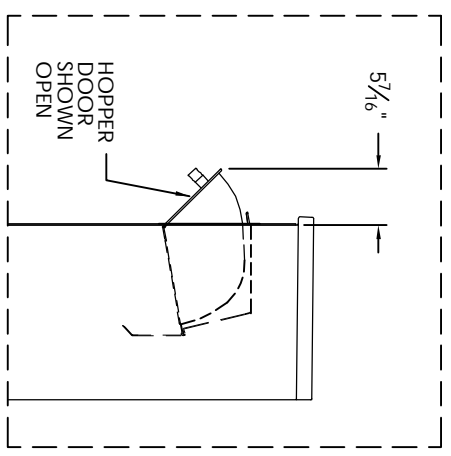

# Versatile™ 4C Pedestal Mount Collection Box, 4C11S-HOP-P

PEDESTAL DETAIL

MAX BUNDLE SIZE			
HEIGHT	WIDTH	LENGTH	
4 1/4"	11 3/8"	6 1/4"	
3 1/2"	11 3/8"	11 1/2"	
3"	11 3/8"	14 3/4"	
2 1/2"	11 3/8"	14 3/4"	

- NOTES:
- 4C pedestal units are for private applications only / not USPS Approved.
  - May be installed outside or inside – see foundation specification details within the 4C installation Manual.
  - Collection Box compartment size is 20 5/8" H x 12" W x 15" D.
  - Fixed top panel is for security purposes and is not usable.

MODEL	4C11S-HOP-P	REV	C
SCALE	NONE	LAST REV DATE	7/02/2014
DRAWING NUMBER	4C11S-HOP-PCS	DRAWN BY	TNS