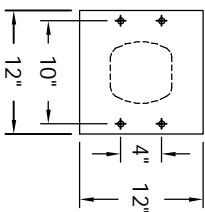

# Versatile™ 4C Pedestal Mount Collection Box, 4C11S-HOP-P

PEDESTAL DETAIL

MAX BUNDLE SIZE			
HEIGHT	WIDTH	LENGTH	
4 1/4"	11 3/8"	6 1/4"	
3 1/2"	11 3/8"	11 1/2"	
3"	11 3/8"	14 3/4"	
2 1/2"	11 3/8"	14 3/4"	

- NOTES:
- 4C pedestal units are for private applications only / not USPS Approved.
  - May be installed outside or inside – see foundation specification details within the 4C installation Manual.
  - Collection Box compartment size is 20 5/8" H x 12" W x 15" D.
  - Fixed top panel is for security purposes and is not usable.