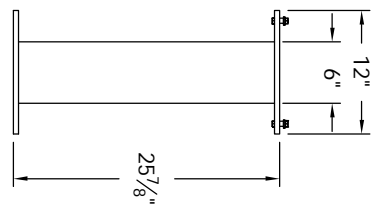

# Versatile™ 4C Pedestal Mount Collection Box, 4C11S-HOP-P

PEDESTAL DETAIL

MAX BUNDLE SIZE			
HEIGHT	WIDTH	LENGTH	
4 1/4"	11 3/8"	6 1/4"	
3 1/2"	11 3/8"	11 1/2"	
3"	11 3/8"	14 3/4"	
2 1/2"	11 3/8"	14 3/4"	

- NOTES:
- 4C pedestal units are for private applications only / not USPS Approved.
  - May be installed outside or inside – see foundation specification details within the 4C installation Manual.
  - Collection Box compartment size is 20 5/8" H x 12" W x 15" D.
  - Fixed top panel is for security purposes and is not usable.