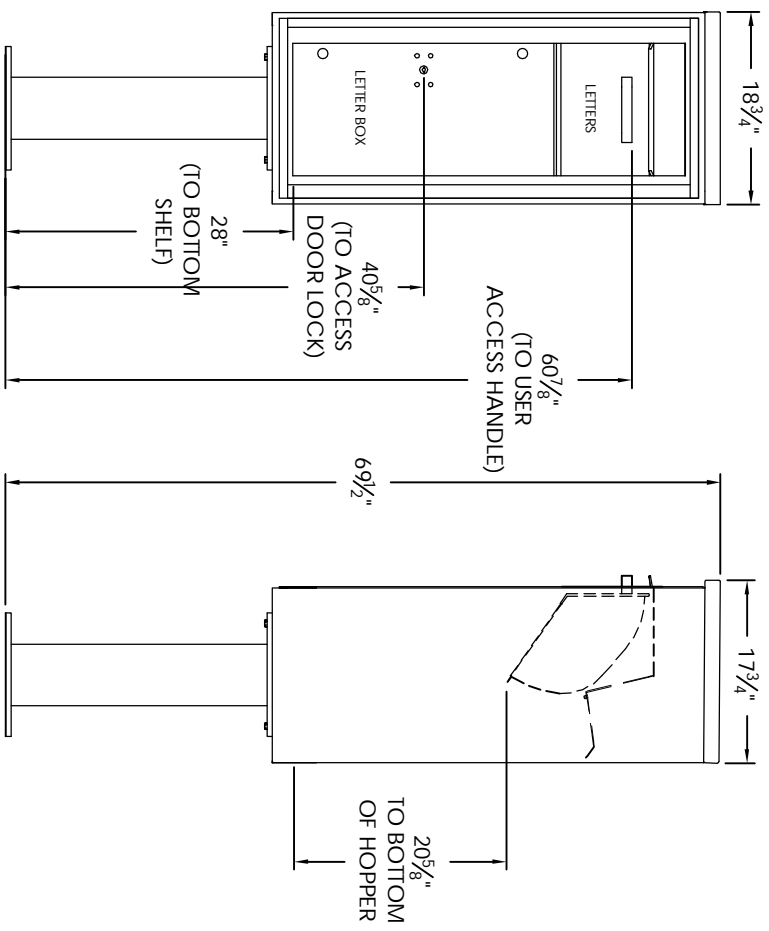

# Versatile™ 4C Pedestal Mount Collection Box, 4C11S-HOP-P

PEDESTAL DETAIL

MAX BUNDLE SIZE			
HEIGHT	WIDTH	LENGTH	
4 1/4"	11 3/8"	6 1/4"	
3 1/2"	11 3/8"	11 1/2"	
3"	11 3/8"	14 3/4"	
2 1/2"	11 3/8"	14 3/4"	

- NOTES:
- 4C pedestal units are for private applications only / not USPS Approved.
  - May be installed outside or inside – see foundation specification details within the 4C installation Manual.
  - Collection Box compartment size is 20 5/8" H x 12" W x 15" D.
  - Fixed top panel is for security purposes and is not usable.

MODEL	4C11S-HOP-P	REV	C
SCALE	NONE	LAST REV DATE	7/02/2014
DRAWING NUMBER	4C11S-HOP-PCS	DRAWN BY	TNS