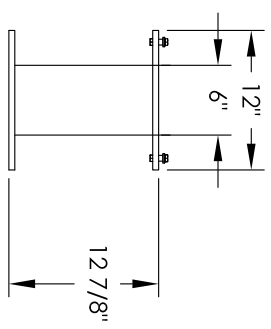

# Versatile™ 4C Pedestal Mount Mailbox, 4C12S-2P-P

PEDESTAL DETAIL

## COMPARTMENT CHART

DESCRIPTION	COMPARTMENT	COMPARTMENT SIZE	QTY.
PARCEL	PL6	20-1/2" H x 12" W x 15" D	2

PRODUCT SERIES: VERSATILE™ 4C PEDESTAL MOUNT MAILBOX

- NOTES:
1. 4C pedestal units are for private applications only / not USPS Approved.
  2. May be installed outside or inside - see foundation specification details within the 4C Installation Manual.