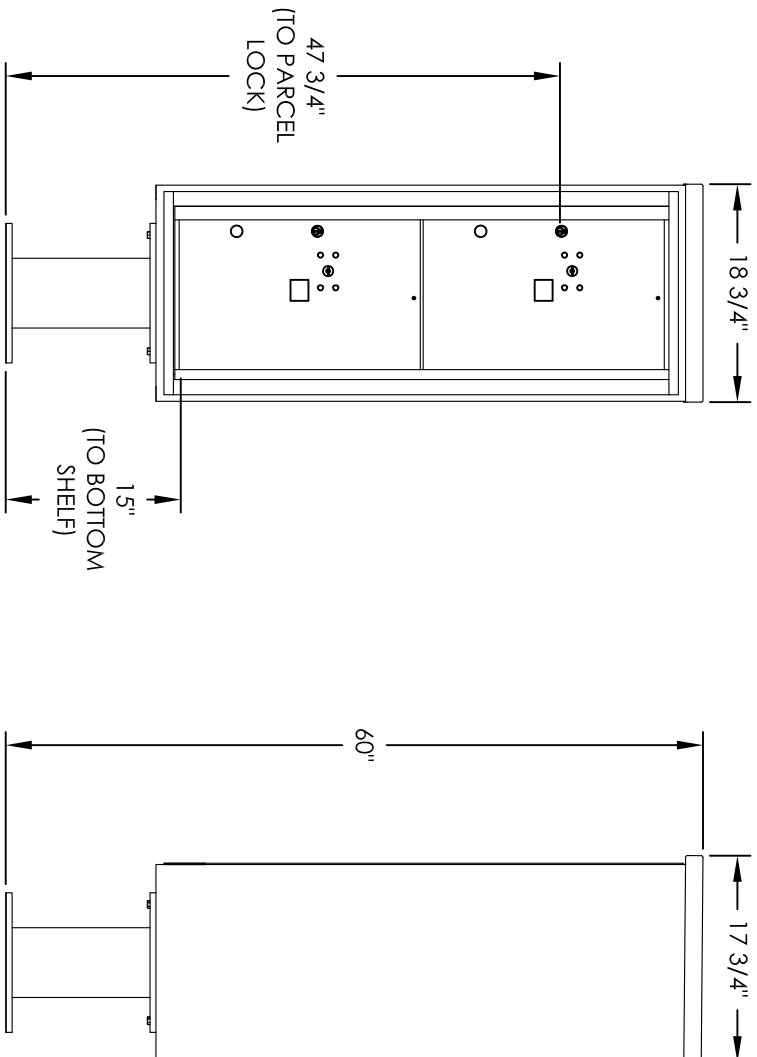

# Versatile™ 4C Pedestal Mount Mailbox, 4C12S-2P-P

PEDESTAL DETAIL

## COMPARTMENT CHART

DESCRIPTION	COMPARTMENT	COMPARTMENT SIZE	QTY.
PARCEL	PL6	20-1/2" H x 12" W x 15" D	2

PRODUCT SERIES: VERSATILE™ 4C PEDESTAL MOUNT MAILBOX

- NOTES:
1. 4C pedestal units are for private applications only / not USPS Approved.
  2. May be installed outside or inside - see foundation specification details within the 4C Installation Manual.