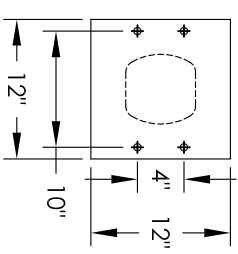

# Versatile™ 4C Pedestal Mount Mailbox, 4C12S-2P-P

PEDESTAL DETAIL

## COMPARTMENT CHART

DESCRIPTION	COMPARTMENT	COMPARTMENT SIZE	QTY.
PARCEL	PL6	20-1/2" H x 12" W x 15" D	2

PRODUCT SERIES: VERSATILE™ 4C PEDESTAL MOUNT MAILBOX

- NOTES:
1. 4C pedestal units are for private applications only / not USPS Approved.
  2. May be installed outside or inside - see foundation specification details within the 4C Installation Manual.