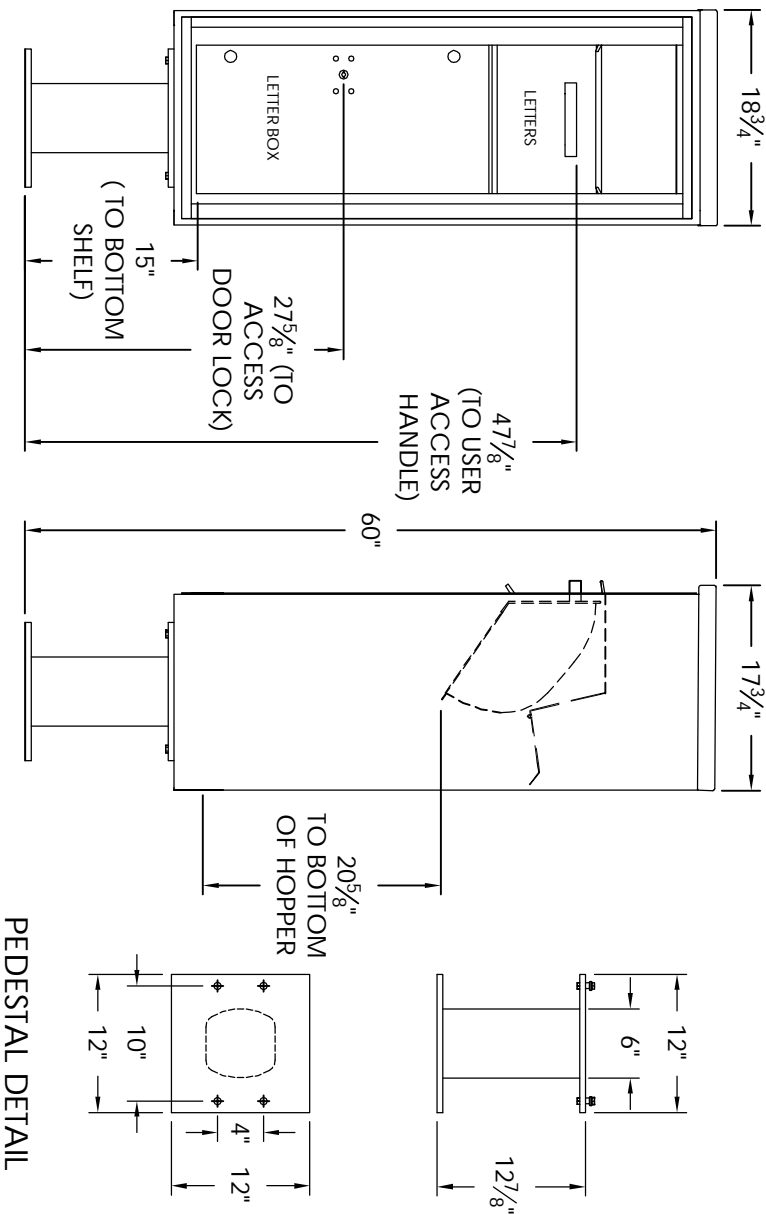

Versatile™ 4C Pedestal Mount Collection Box, 4C12S-HOP-P

PEDESTAL DETAIL

MAX BUNDLE SIZE			
HEIGHT	WIDTH	LENGTH	
4 1/4"	11 3/8"	6 1/4"	
3 1/2"	11 3/8"	11 1/2"	
3"	11 3/8"	14 3/4"	
2 1/2"	11 3/8"	14 3/4"	

- NOTES:
1. 4C pedestal units are for private applications only / not USPS Approved.
 2. May be installed outside or inside - see foundation specification details within the 4C Installation Manual.
 3. Collection Box compartment size is 20 5/8" H x 12" W x 15"D.
 4. Fixed top panel is for security purposes and is not usable.

MODEL	4C12S-HOP-P	REV	E
SCALE	NONE	LAST REV DATE	7/02/14
DRAWING NUMBER	4C12S-HOP-PCS	DRAWN BY	TNS