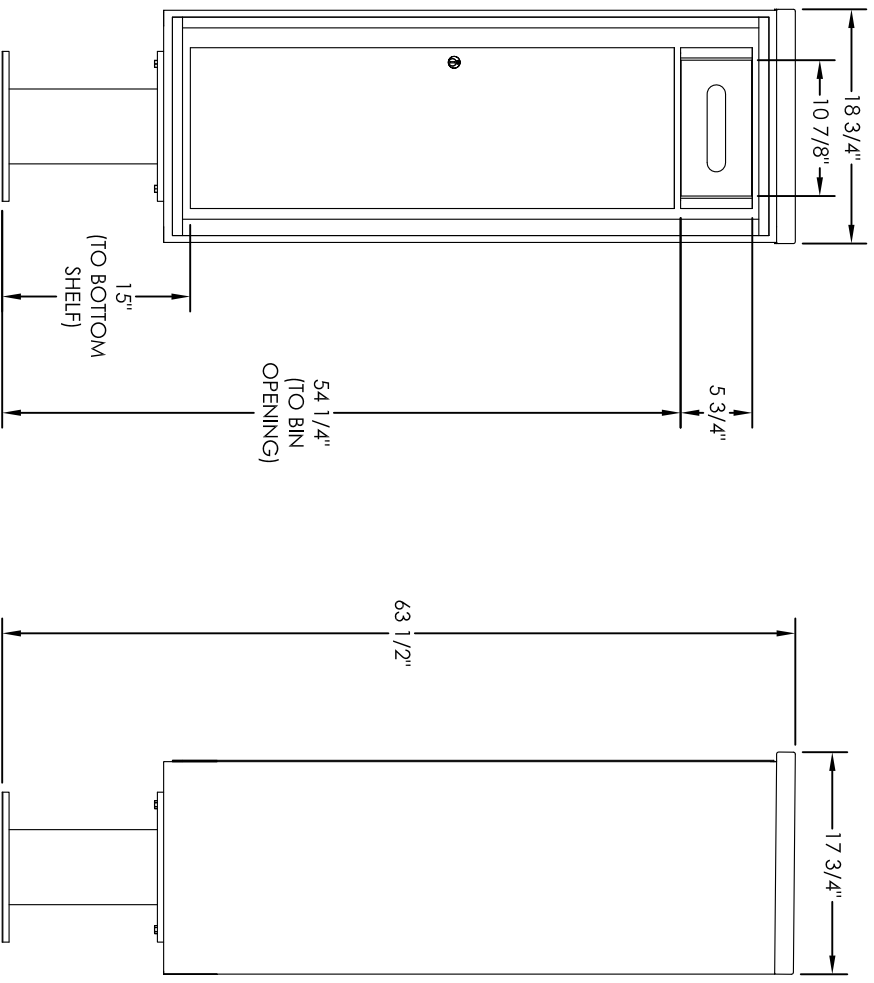

# versatile™ 4C Pedestal Mount Bin Trash/Recycling Bin, 4C13S-BIN-P

PEDESTAL DETAIL

SHOWN WITH TRASH BASKET ACCESS DOOR OPEN

- Notes:
1. 4C Trash/Recycling Bins are for private application only / not USPS Approved.
  2. May be installed outside or inside - see foundation specification details within the 4C installation Manual.
  3. Includes (1) trash/recycling compartment, (1) 15-gallon trash basket made of recycled plastic and customized to compartment (Note: trash bag furnished by others).

PRODUCT SERIES: VERSATILE™ 4C PEDESTAL MOUNT TRASH/RECYCLING BIN

5935 Corporate Drive • Manhattan, KS 66503  
www.florencemailboxes.com • (800) 275-1747  
A GIBRALTAR INDUSTRIES COMPANY

MODEL	4C13S-BIN-P	REV	B
SCALE	NONE	LAST REV DATE	6/14/14
DRAWING NUMBER	4C13S-BIN-PCS	DRAWN BY	AFD