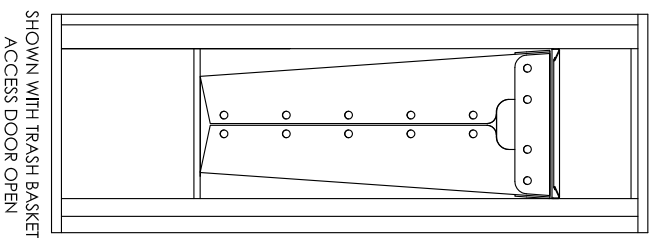

# versatile™ 4C Pedestal Mount Bin Trash/Recycling Bin, 4C13S-BIN-P

PEDESTAL DETAIL

SHOWN WITH TRASH BASKET ACCESS DOOR OPEN

- Notes:
1. 4C Trash/Recycling Bins are for private application only / not USPS Approved.
  2. May be installed outside or inside - see foundation specification details within the 4C installation Manual.
  3. Includes (1) trash/recycling compartment, (1) 15-gallon trash basket made of recycled plastic and customized to compartment (Note: trash bag furnished by others).