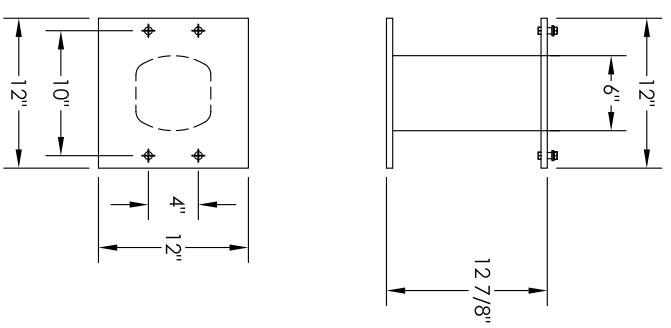

# versatile™ 4C Pedestal Mount Bin Trash/Recycling Bin, 4C13S-BIN-P

PEDESTAL DETAIL

SHOWN WITH TRASH BASKET ACCESS DOOR OPEN

- Notes:
1. 4C Trash/Recycling Bins are for private application only / not USPS Approved.
  2. May be installed outside or inside - see foundation specification details within the 4C installation Manual.
  3. Includes (1) trash/recycling compartment, (1) 15-gallon trash basket made of recycled plastic and customized to compartment (Note: trash bag furnished by others).

PRODUCT SERIES: VERSATILE™ 4C PEDESTAL MOUNT TRASH/RECYCLING BIN

5935 Corporate Drive • Manhattan, KS 66503  
www.florencemailboxes.com • (800) 275-1747  
A GIBRALTAR INDUSTRIES COMPANY

MODEL	4C13S-BIN-P	REV	B
SCALE	NONE	LAST REV DATE	6/14/14
DRAWING NUMBER	4C13S-BIN-PCS	DRAWN BY	AFD