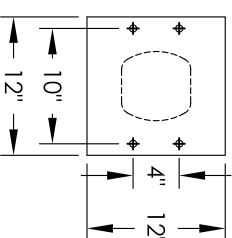

Versatile™ 4C Pedestal Mount Mailbox, 4C14S-07-P

PEDESTAL DETAIL

COMPARTMENT CHART

DESCRIPTION	COMPARTMENT	COMPARTMENT SIZE	QTY.
MAILBOX	MB1	3" H x 12" W x 15" D	7
OUTGOING MAIL	OM2	6-1/2" H x 12" W x 15" D	1
PARCEL	PL5	17" H x 12" W x 15" D	1