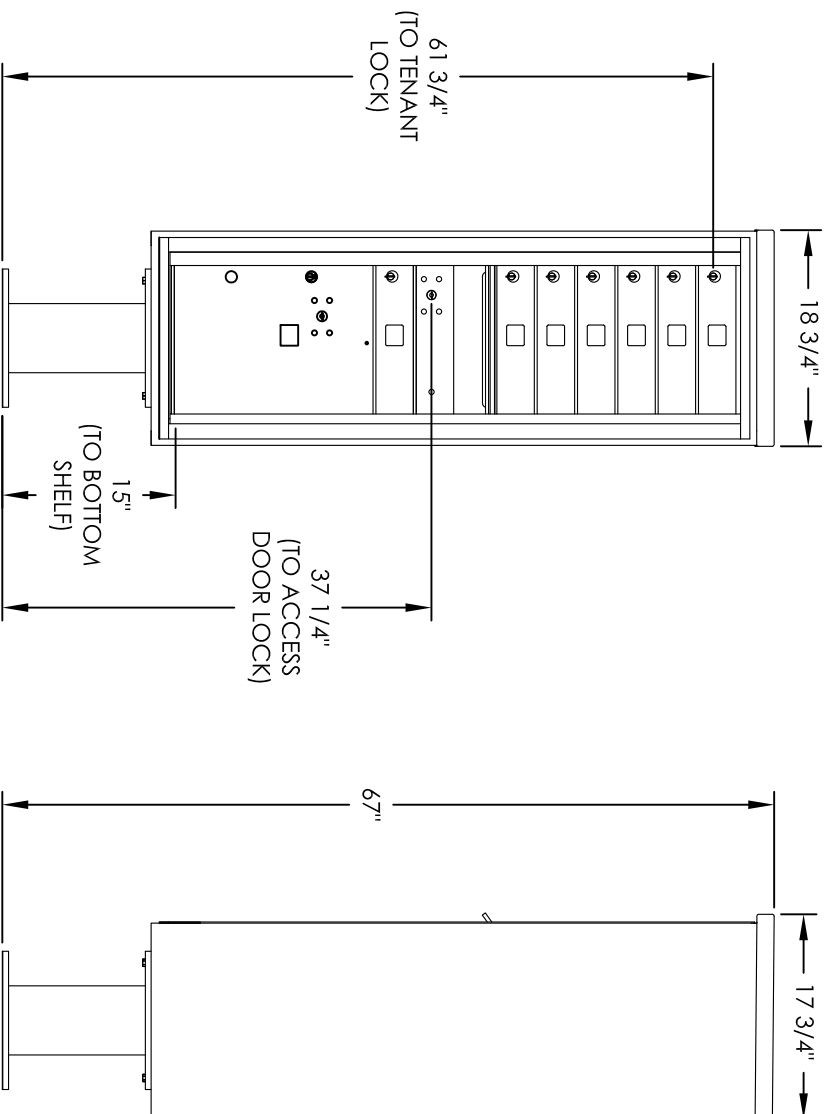

Versatile™ 4C Pedestal Mount Mailbox, 4C14S-07-P

PEDESTAL DETAIL

COMPARTMENT CHART

DESCRIPTION	COMPARTMENT	COMPARTMENT SIZE	QTY.
MAILBOX	MB1	3" H x 12" W x 15" D	7
OUTGOING MAIL	OM2	6-1/2" H x 12" W x 15" D	1
PARCEL	PL5	17" H x 12" W x 15" D	1

PRODUCT SERIES: VERSATILE™ 4C PEDESTAL MOUNT MAILBOX

- NOTES:
1. 4C pedestal units are for private applications only / not USPS Approved.
 2. May be installed outside or inside - see foundation specification details within the 4C Installation Manual.