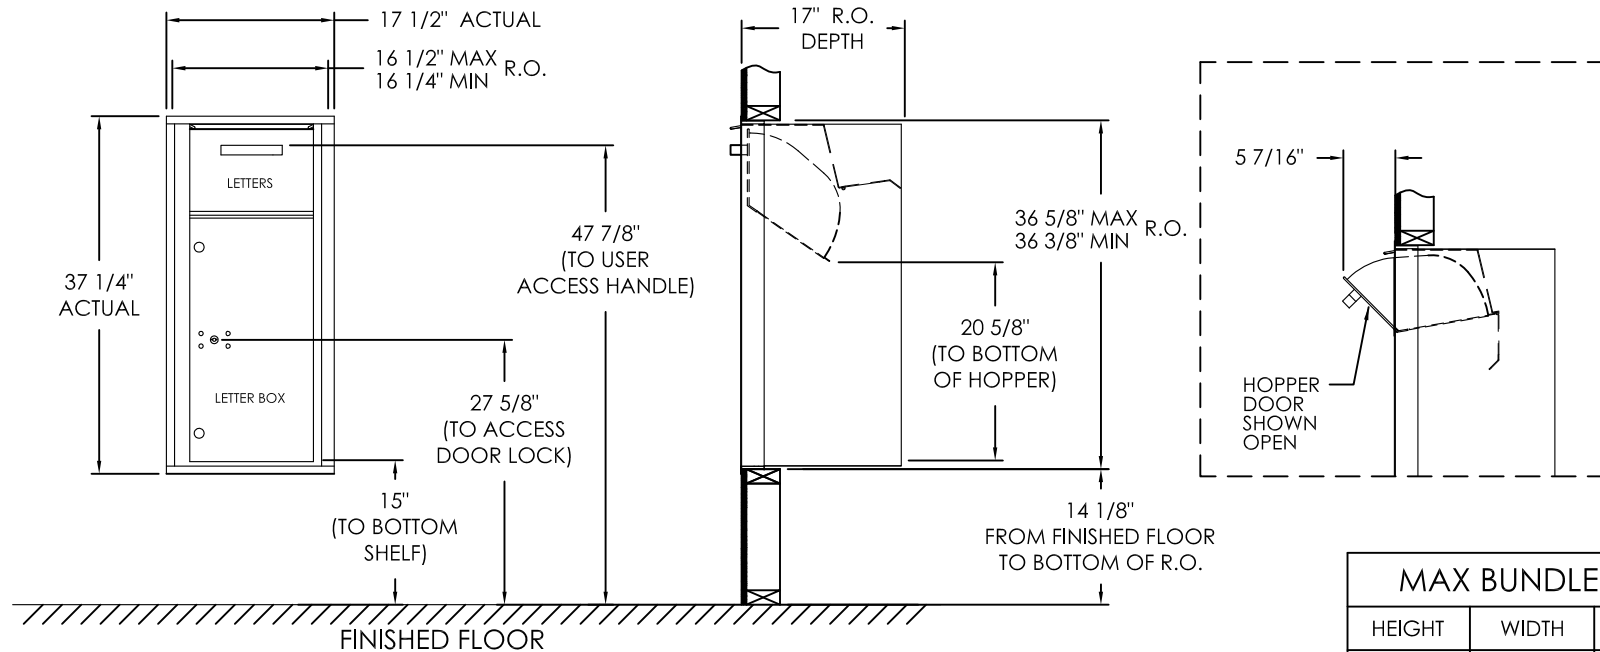

# versatile™ 4C Collection Box, 4CADS-HOP

| MAX BUNDLE SIZE |         |         |
|-----------------|---------|---------|
| HEIGHT          | WIDTH   | LENGTH  |
| 4 1/4"          | 11 3/8" | 6 1/4"  |
| 3 1/2"          | 11 3/8" | 11 1/2" |
| 3"              | 11 3/8" | 14 3/4" |
| 2 1/2"          | 11 3/8" | 14 3/4" |

**NOTES:**

1. 4C Collection boxes are USPS Approved.
2. Module may be recessed, surface, or pedestal mounted and coordinates with Florence versatile™ 4C mailbox modules, see installation manual for details.
3. Collection Box compartment size is 20 5/8" H x 12" W x 15"D.