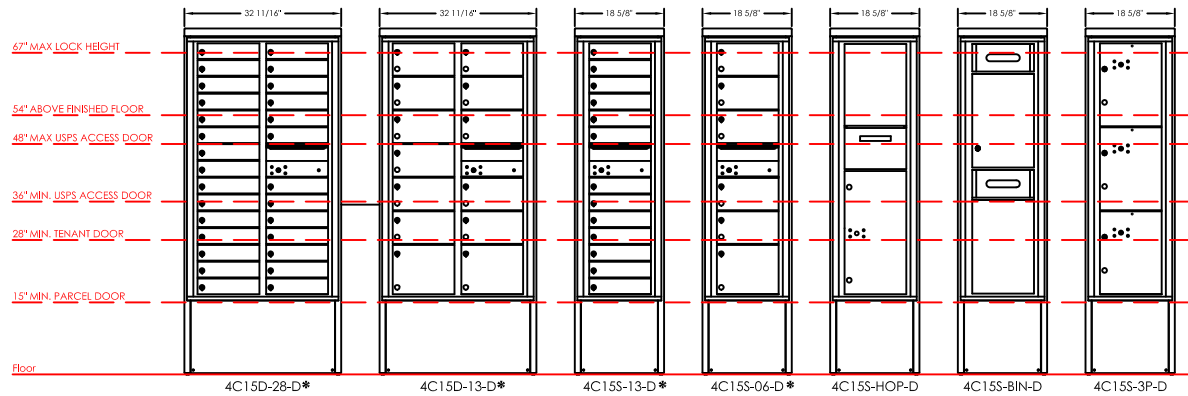

versatile™ 4C Depot, 15 Door High Suite

NOTES:

1. Modules noted with an asterisk (*) do not meet USPS installation specifications but may be used for private delivery.

PRODUCT SERIES: VERSATILE™ 4C DEPOT FAMILY

FLORENCE
CORPORATION

5935 Corporate Drive • Manhattan, KS 66503
800.275.1747 • www.florencelockers.com

MODEL	DEPOT	REV	B
SCALE	1:40	LAST REV DATE	11/11/2020
DRAWING NUMBER		DRAWN BY	
DEPFAMILY		NBC