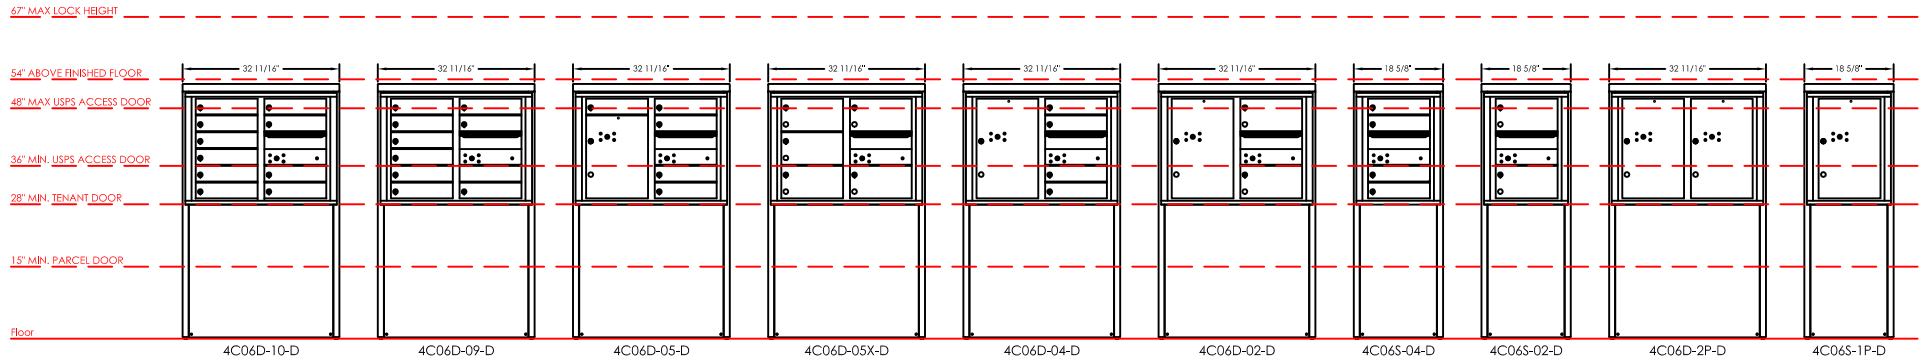

versatile™ 4C Depot Family

NOTES:

1. Depot cabinet design ensures compliance with USPS STD-4C mailbox installation regulations.
2. Accommodates all 4C front-loading modules for heights listed.
3. Depot cabinet assembled complete in factory.
4. Depot ships complete with 4C front-loading module installed.
5. May be installed outside or inside - see foundation specification details in installation manual.

versatile™ 4C Depot, Fully Accessible Mailbox Suites

6 Door High Suite

ADA/10 High Suite

NOTES:
 1. All mailbox and parcel locker modules shown meet USPS Installation and Fair Housing accessibility requirements.