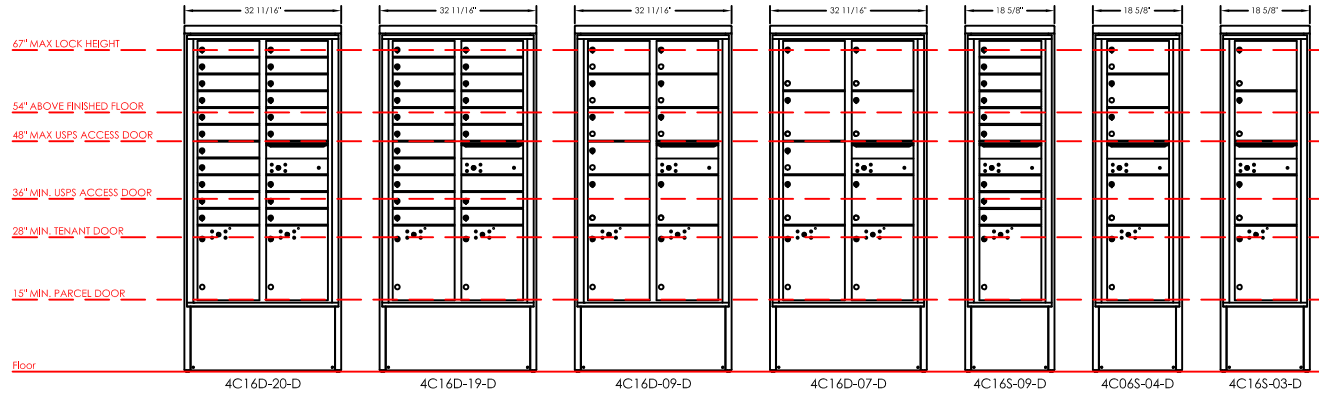

versatile™ 4C Depot, 16 Door High Suite

NOTES:

1. Modules noted with an asterisk (*) do not meet USPS installation specifications but may be used for private delivery.

PRODUCT SERIES: VERSATILE™ 4C DEPOT FAMILY

FLORENCE
CORPORATION

5935 Corporate Drive • Manhattan, KS 66503
800.275.1747 • www.florencelockers.com

MODEL	DEPOT	REV	B
SCALE	1:40	LAST REV DATE	11/11/2020
DRAWING NUMBER		DRAWN BY	
DEPFAMILY		NBC