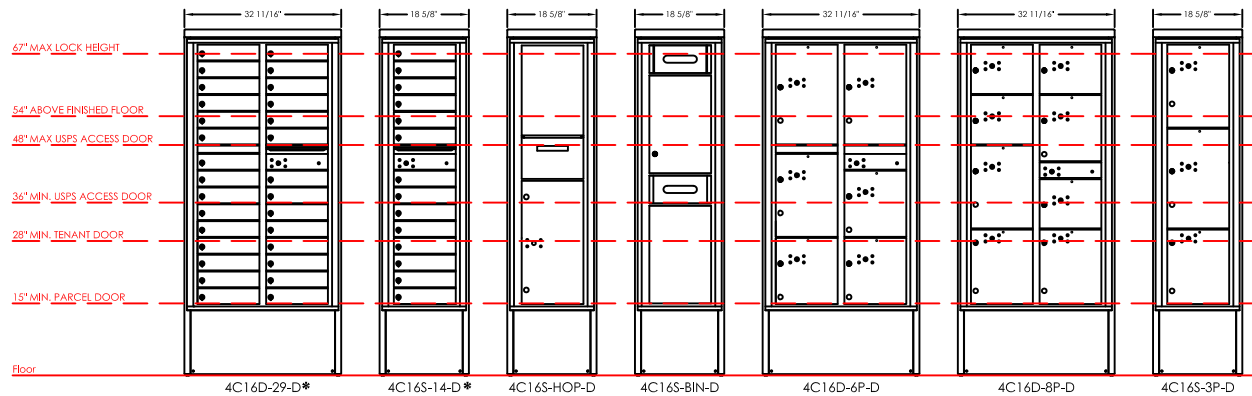

versatile™ 4C Depot, 16 Door High Suite

NOTES:

1. Modules noted with an asterisk (*) do not meet USPS installation specifications but may be used for private delivery.

PRODUCT SERIES: VERSATILE™ 4C DEPOT FAMILY

FLORENCE
CORPORATION

5935 Corporate Drive • Manhattan, KS 66503
800.275.1747 • www.florencelockers.com

MODEL	DEPOT	REV	B
SCALE	1:40	LAST REV DATE	11/11/2020
DRAWING NUMBER		DRAWN BY	
DEPFAMILY		NBC