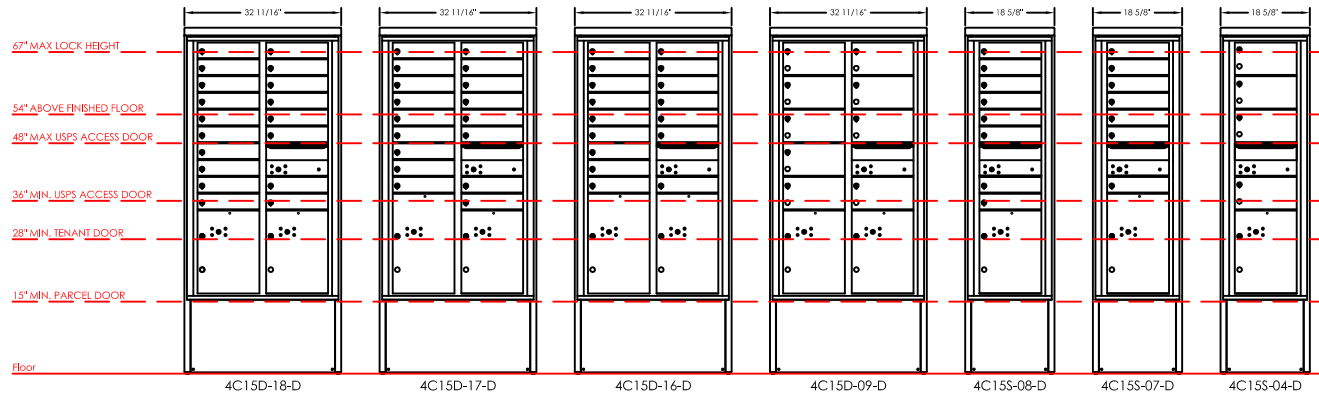

versatile™ 4C Depot, 15 Door High Suite

NOTES:

1. Modules noted with an asterisk (*) do not meet USPS installation specifications but may be used for private delivery.

PRODUCT SERIES: VERSATILE™ 4C DEPOT FAMILY

FLORENCE
CORPORATION

5935 Corporate Drive • Manhattan, KS 66503
800.275.1747 • www.florencelockers.com

MODEL	DEPOT	REV	B
SCALE	1:40	LAST REV DATE	11/11/2020
DRAWING NUMBER		DRAWN BY	
DEPFAMILY		NBC