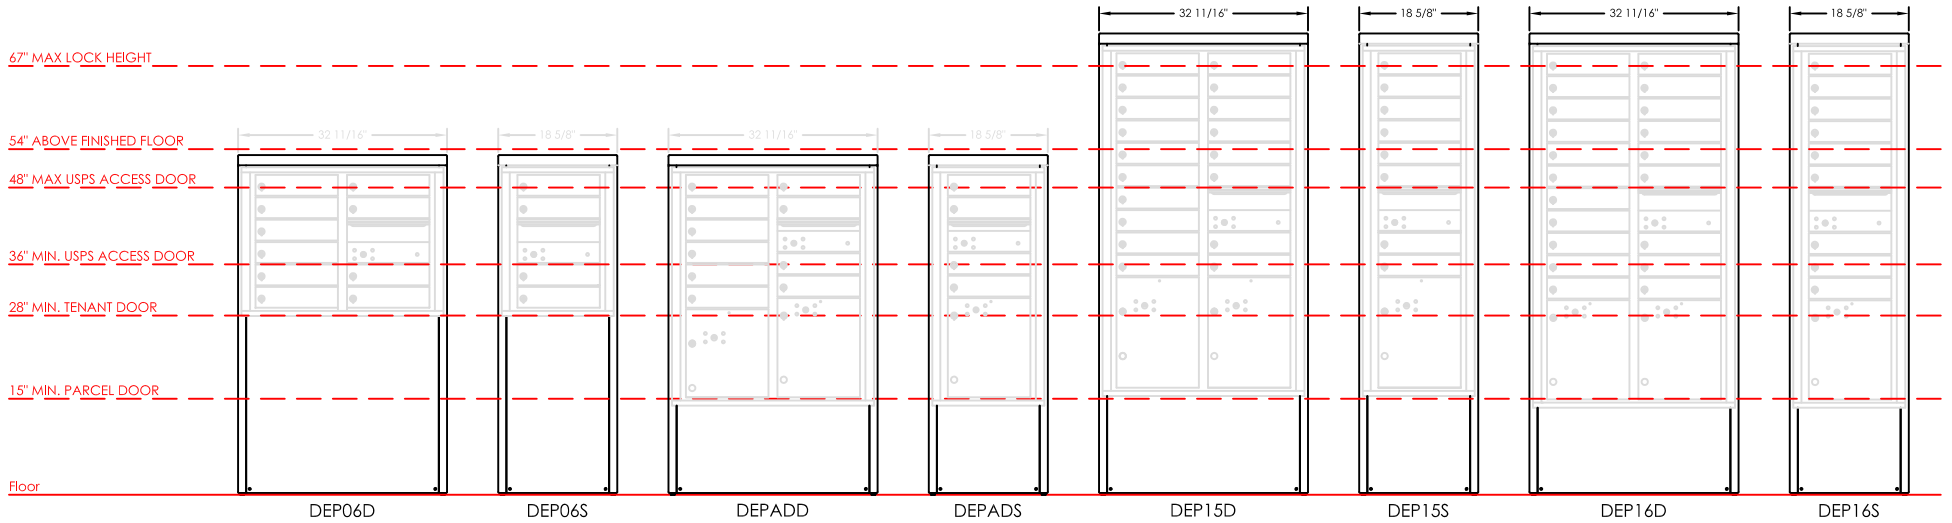

versatile™ 4C Depot Family

NOTES:

1. Depot cabinet design ensures compliance with USPS STD-4C mailbox installation regulations.
2. Accommodates all 4C front-loading modules for heights listed.
3. Depot cabinet assembled complete in factory.
4. Depot ships complete with 4C front-loading module installed.
5. May be installed outside or inside - see foundation specification details in installation manual.

PRODUCT SERIES: VERSATILE™ 4C DEPOT FAMILY

FLORENCE
CORPORATION

5935 Corporate Drive • Manhattan, KS 66503
 800.275.1747 • www.florencelockers.com

MODEL	DEPOT	REV	B
SCALE	1:30	LAST REV DATE	11/11/2020
DRAWING NUMBER	DEPFAMILY		DRAWN BY
			NBC

versatile™ 4C Depot, Fully Accessible Mailbox Suites

6 Door High Suite

ADA/10 High Suite

NOTES:
 1. All mailbox and parcel locker modules shown meet USPS Installation and Fair Housing accessibility requirements.