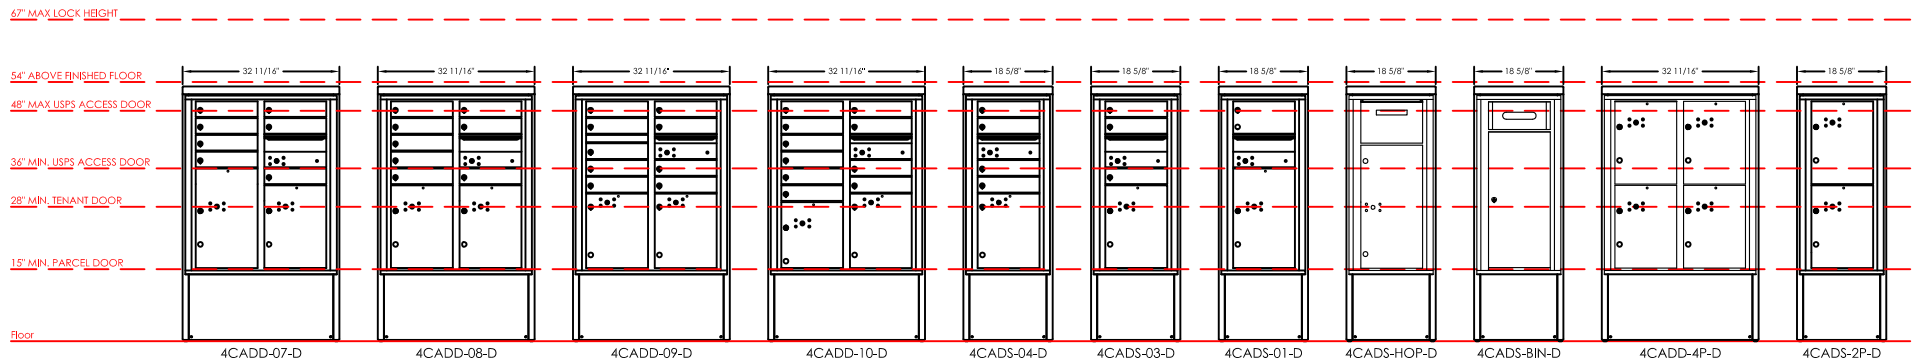

versatile™ 4C Depot Family

NOTES:

1. Depot cabinet design ensures compliance with USPS STD-4C mailbox installation regulations.
2. Accommodates all 4C front-loading modules for heights listed.
3. Depot cabinet assembled complete in factory.
4. Depot ships complete with 4C front-loading module installed.
5. May be installed outside or inside - see foundation specification details in installation manual.

versatile™ 4C Depot, Fully Accessible Mailbox Suites

6 Door High Suite

ADA/10 High Suite

NOTES:
 1. All mailbox and parcel locker modules shown meet USPS Installation and Fair Housing accessibility requirements.